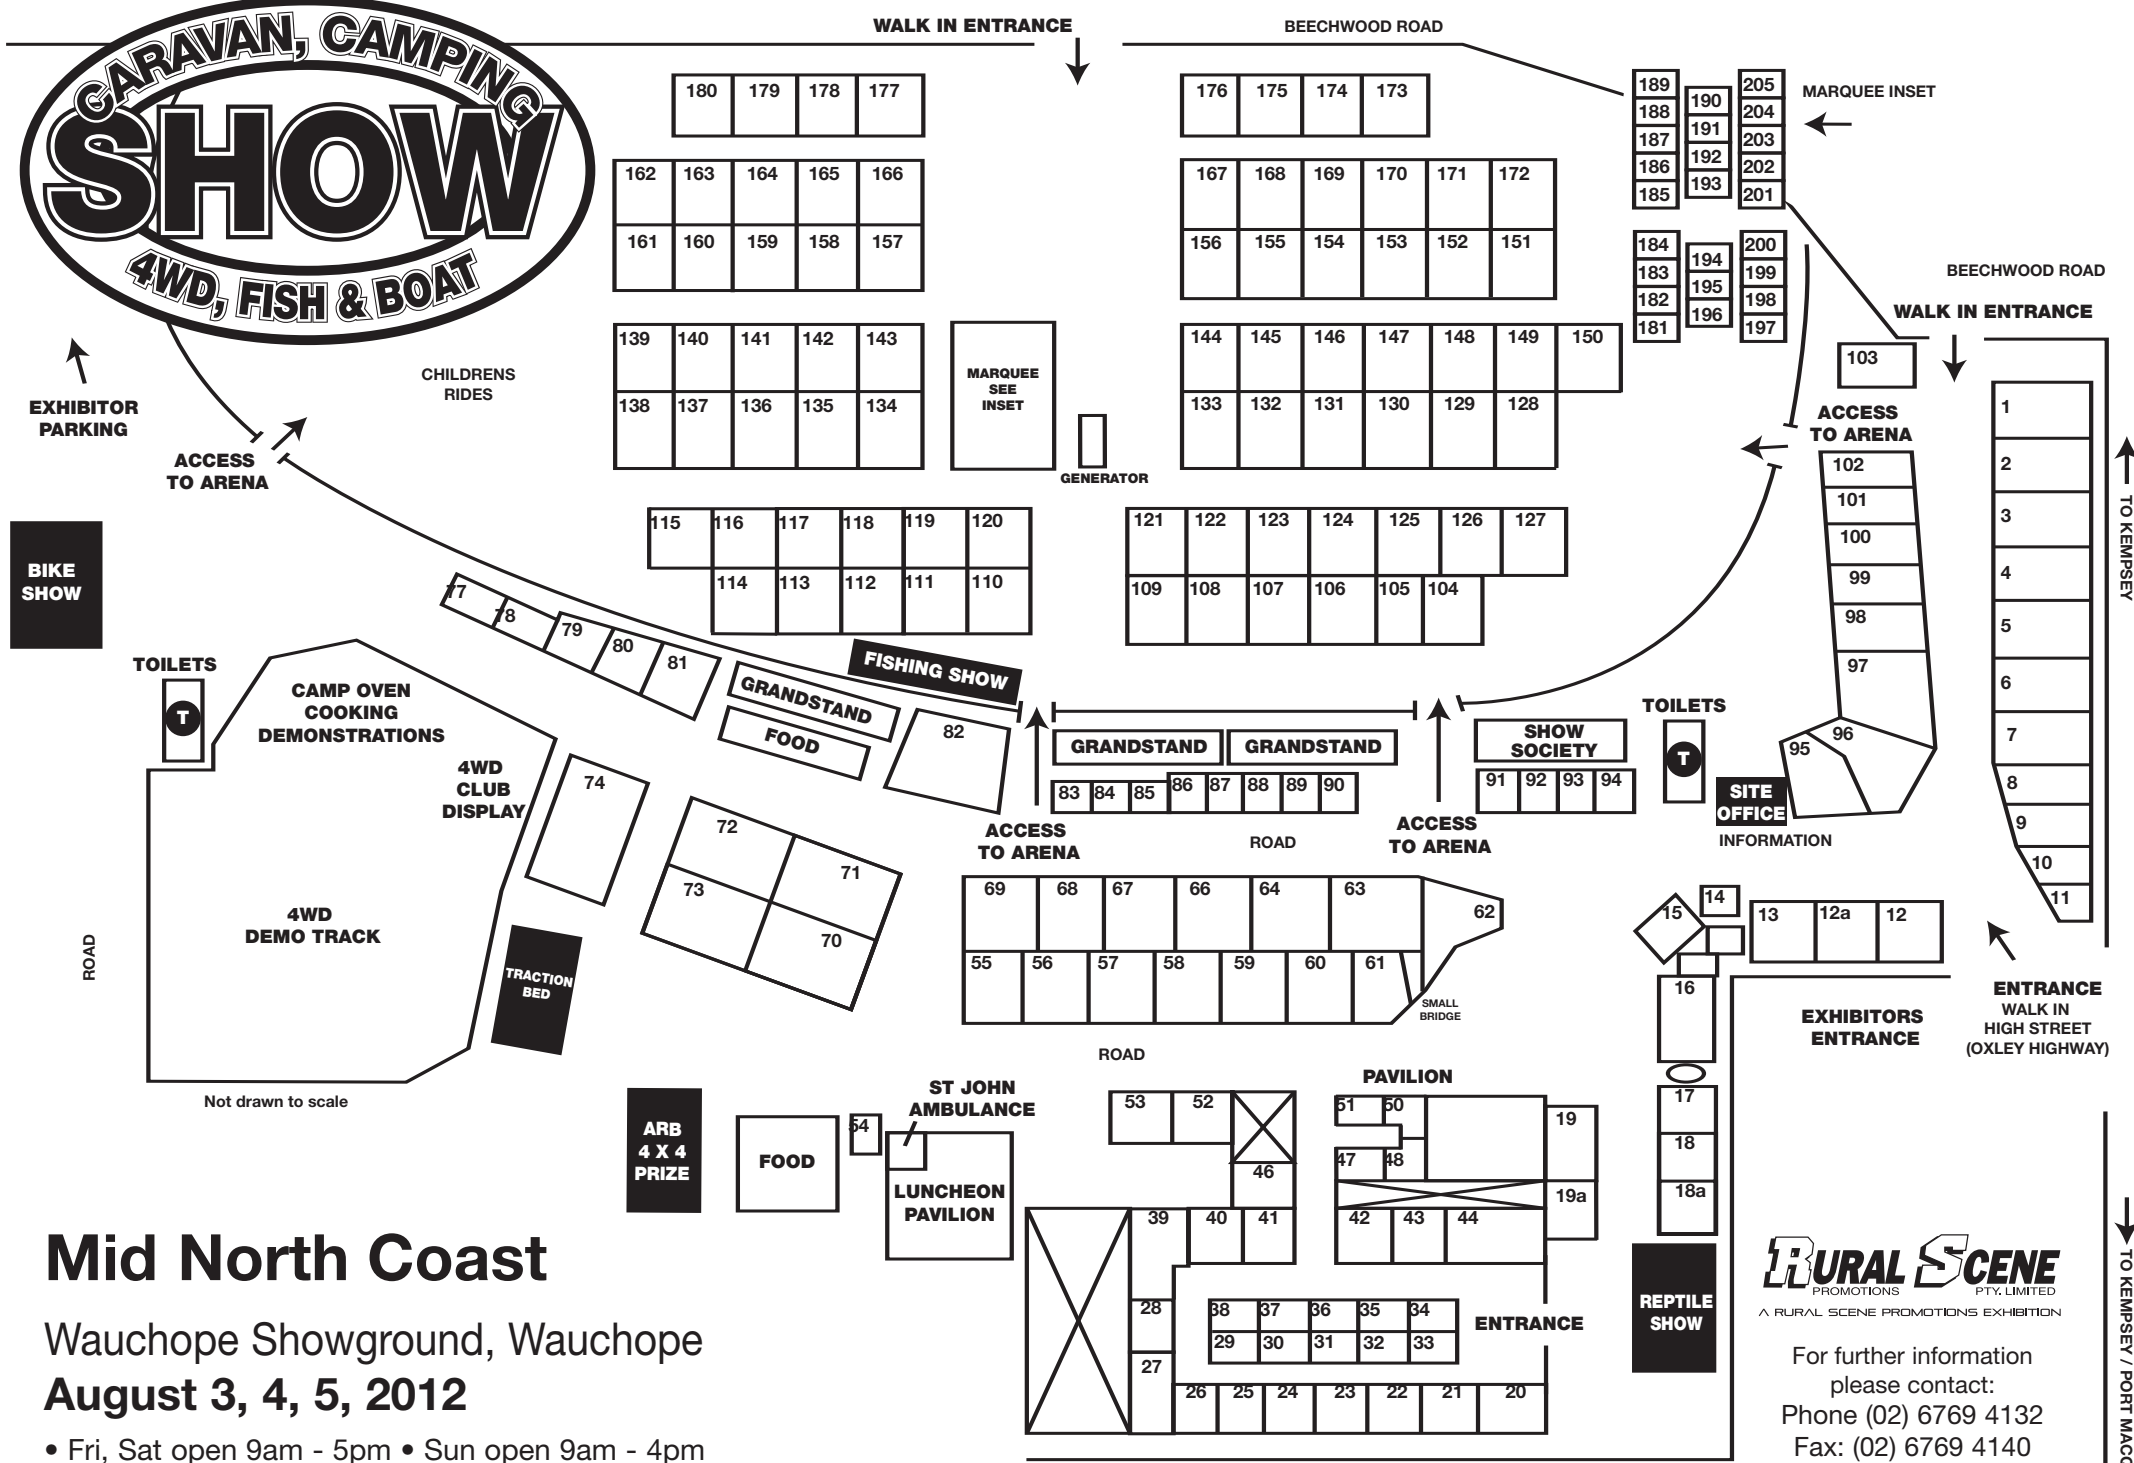

C = CORNER SITE

In fairness to all exhibitors
 only one corner per exhibitor
 will be available

Not drawn to scale

Mid North Coast

Wauchope Showground, Wauchope
August 3, 4, 5, 2012

• Fri, Sat open 9am - 5pm • Sun open 9am - 4pm